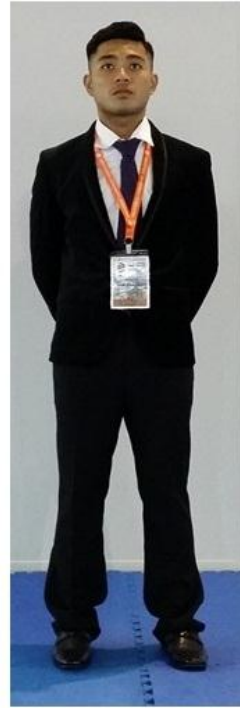

ATTIRE GUIDELINES FOR COACHES

Black shoes are allowed only with working pants

Jacket unzipped

Top not tucked in

Colored shoes are not allowed

Coach Pass not displayed or not properly displayed

Round neck tee exposed

Jeans not allowed

Untidy sleeves