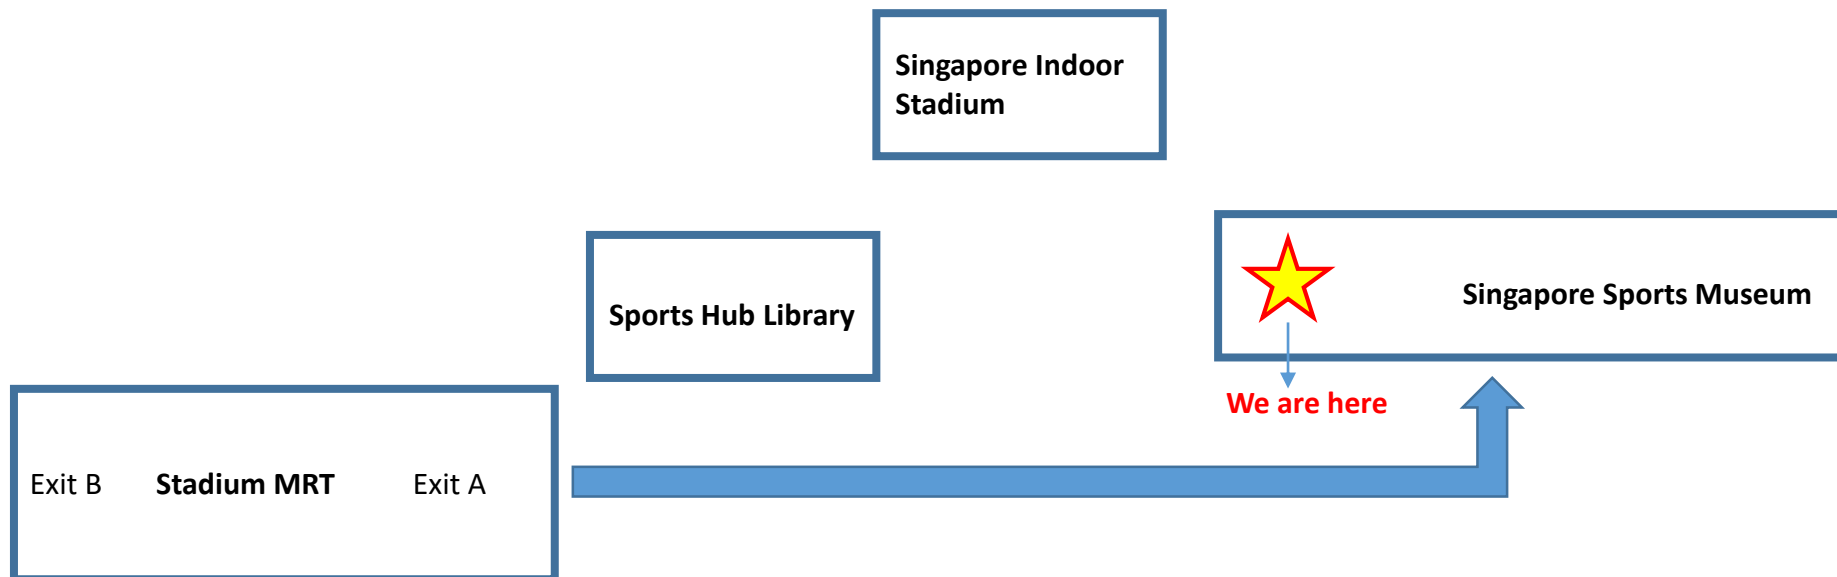

## Direction to SportSG Auditorium

The nearest MRT will be Stadium MRT.

Please exit at Exit A and follow the directions as indicated in this diagram.  
We are inside the same building as the Singapore Sports Museum.

Note: This diagram is not drawn to scale